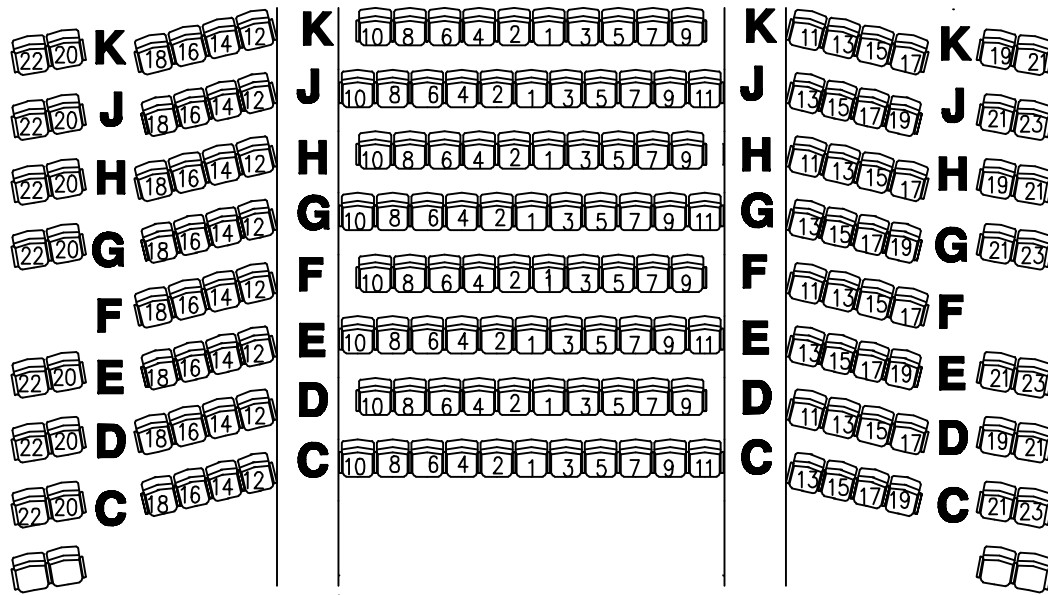

38 36

18

16

34 32

14

30 28

12

26 24

10

22 20

8

18 16

6

4

14 12

2

10 8

6 4

2

2/FL SEATING (144)

1/FL SEATING (176)

STAGE

TNUA CONCERT HALL (AUDITORIUM) (500 SEATS)