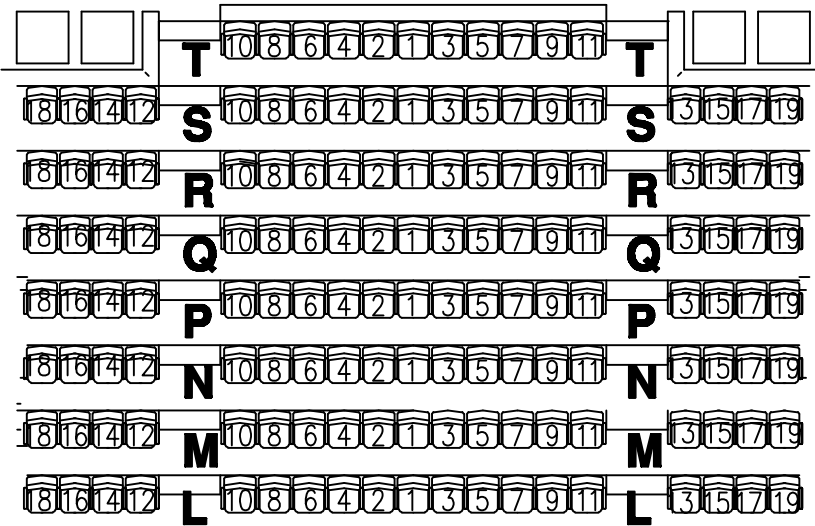

10

22 20

8

18 16

6

4

14 12

2

10 8

6 4

2

2/FL SEATING (144)

1/FL SEATING (176)

STAGE

TNUA CONCERT HALL (AUDITORIUM) (500 SEATS)